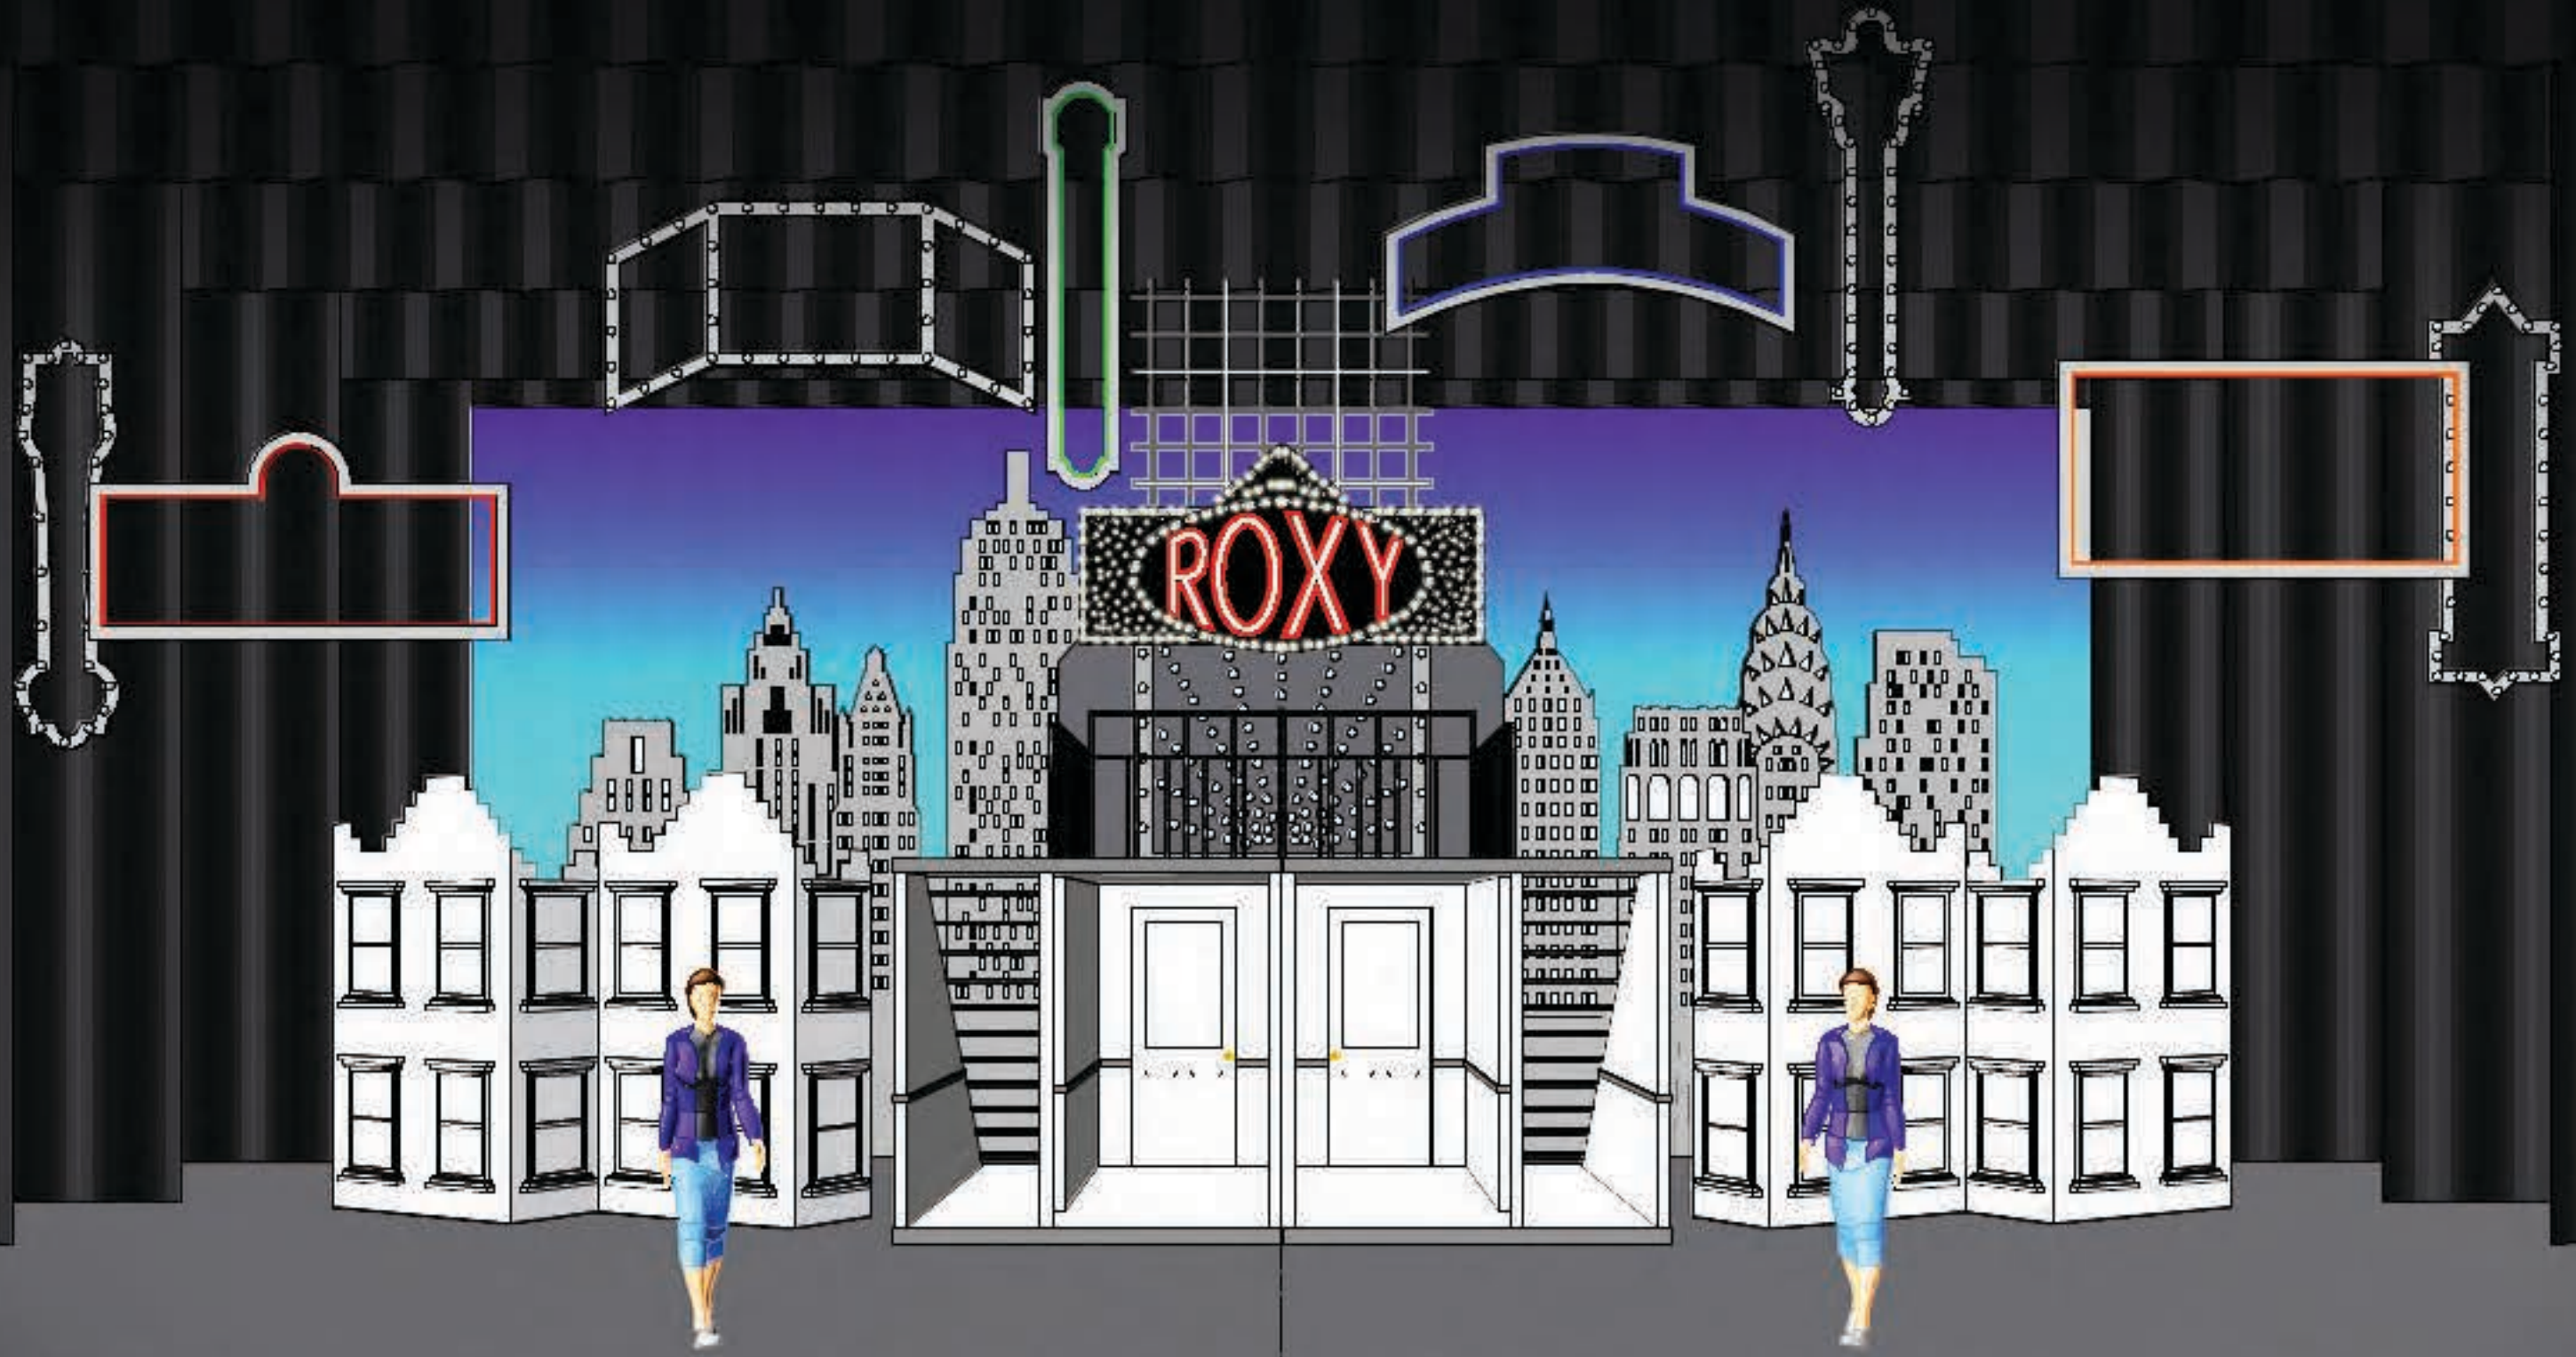

ToS - TOP OF SHOW

ToS - "MAYBE"

A1S1 - ORPHANAGE ANNEX

A1S1 - "HARD KNOCK LIFE"

A1S2 - NYC STREET

A1S2 - "TOMORROW"

A1S3 - HANNIGAN'S OFFICE

A1S4 - WARBUCK'S LIVING ROOM

A1S2 - "TOMORROW"

A1S3 - HANNIGAN'S OFFICE

A1S4 - WARBUCK'S LIVING ROOM

A1S5.1 - 5TH AVENUE

A1S5.2 - MANHATTAN STREETS

A1S5.3 - TIMES SQUARE

A1S5.4 - THEATRE INTERIOR

A1S6 - HANNIGAN'S OFFICE

A1S6 - WARBUCK'S OFFICE

A2S1 - RADIO STUDIO

A2S2 - HANNIGAN'S OFFICE

A2S3 - WARBUCK'S OFFICE

A2S4 - WARBUCK'S OFFICE

A2S5 - WARBUCK'S BALLROOM

A2S6 - WARBUCK'S BALLROOM