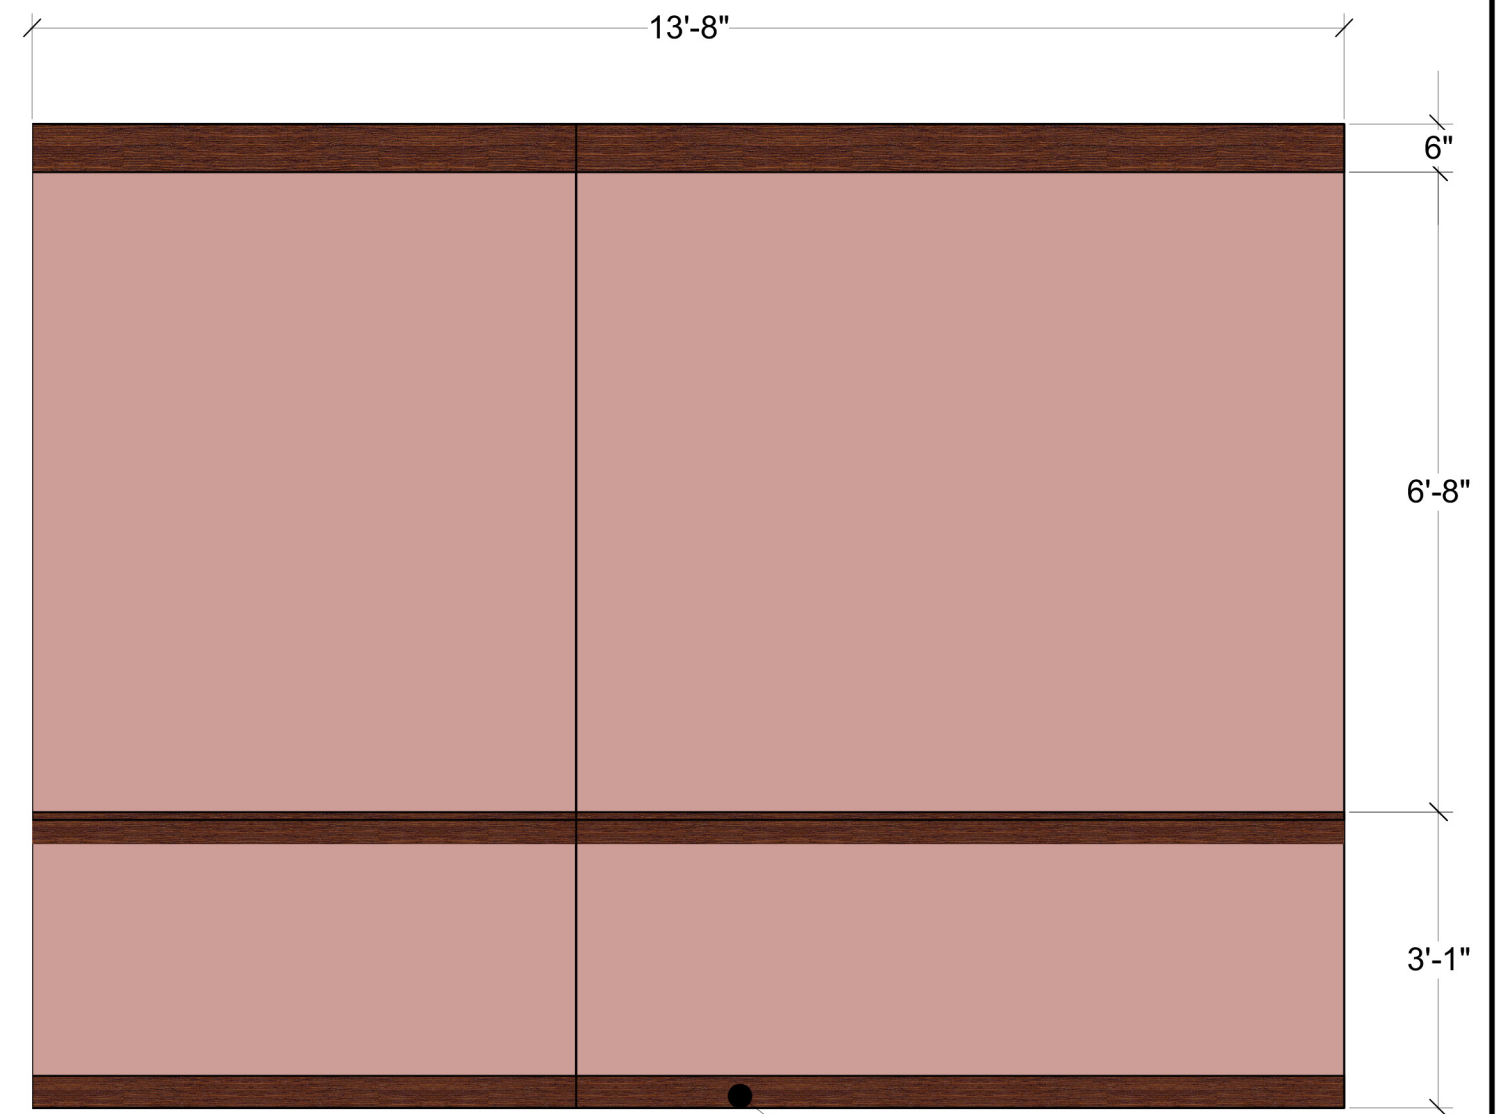

Five Women Wearing the Same Dress	TEXAS STATE UNIVERSITY Main Stage Theatre	1/2" = 1'-0"	PAINT ELEV. OF 2	1
Walls A, B, C, D, & Window	SCENE DESIGNER: Brandon M. Newton	1/13/17		

WALLS E, F, & G

WALLS H & J

WALL H&J TRIM COLOR
WILL MATCH WOOD
FLOOR

Five Women Wearing the Same Dress	TEXAS STATE UNIVERSITY Main Stage Theatre	1/2" = 1'-0"	PAINT ELEV. OF 2	2
Walls E, F, G, H, & J	SCENE DESIGNER: Brandon M. Newton	1/13/17		