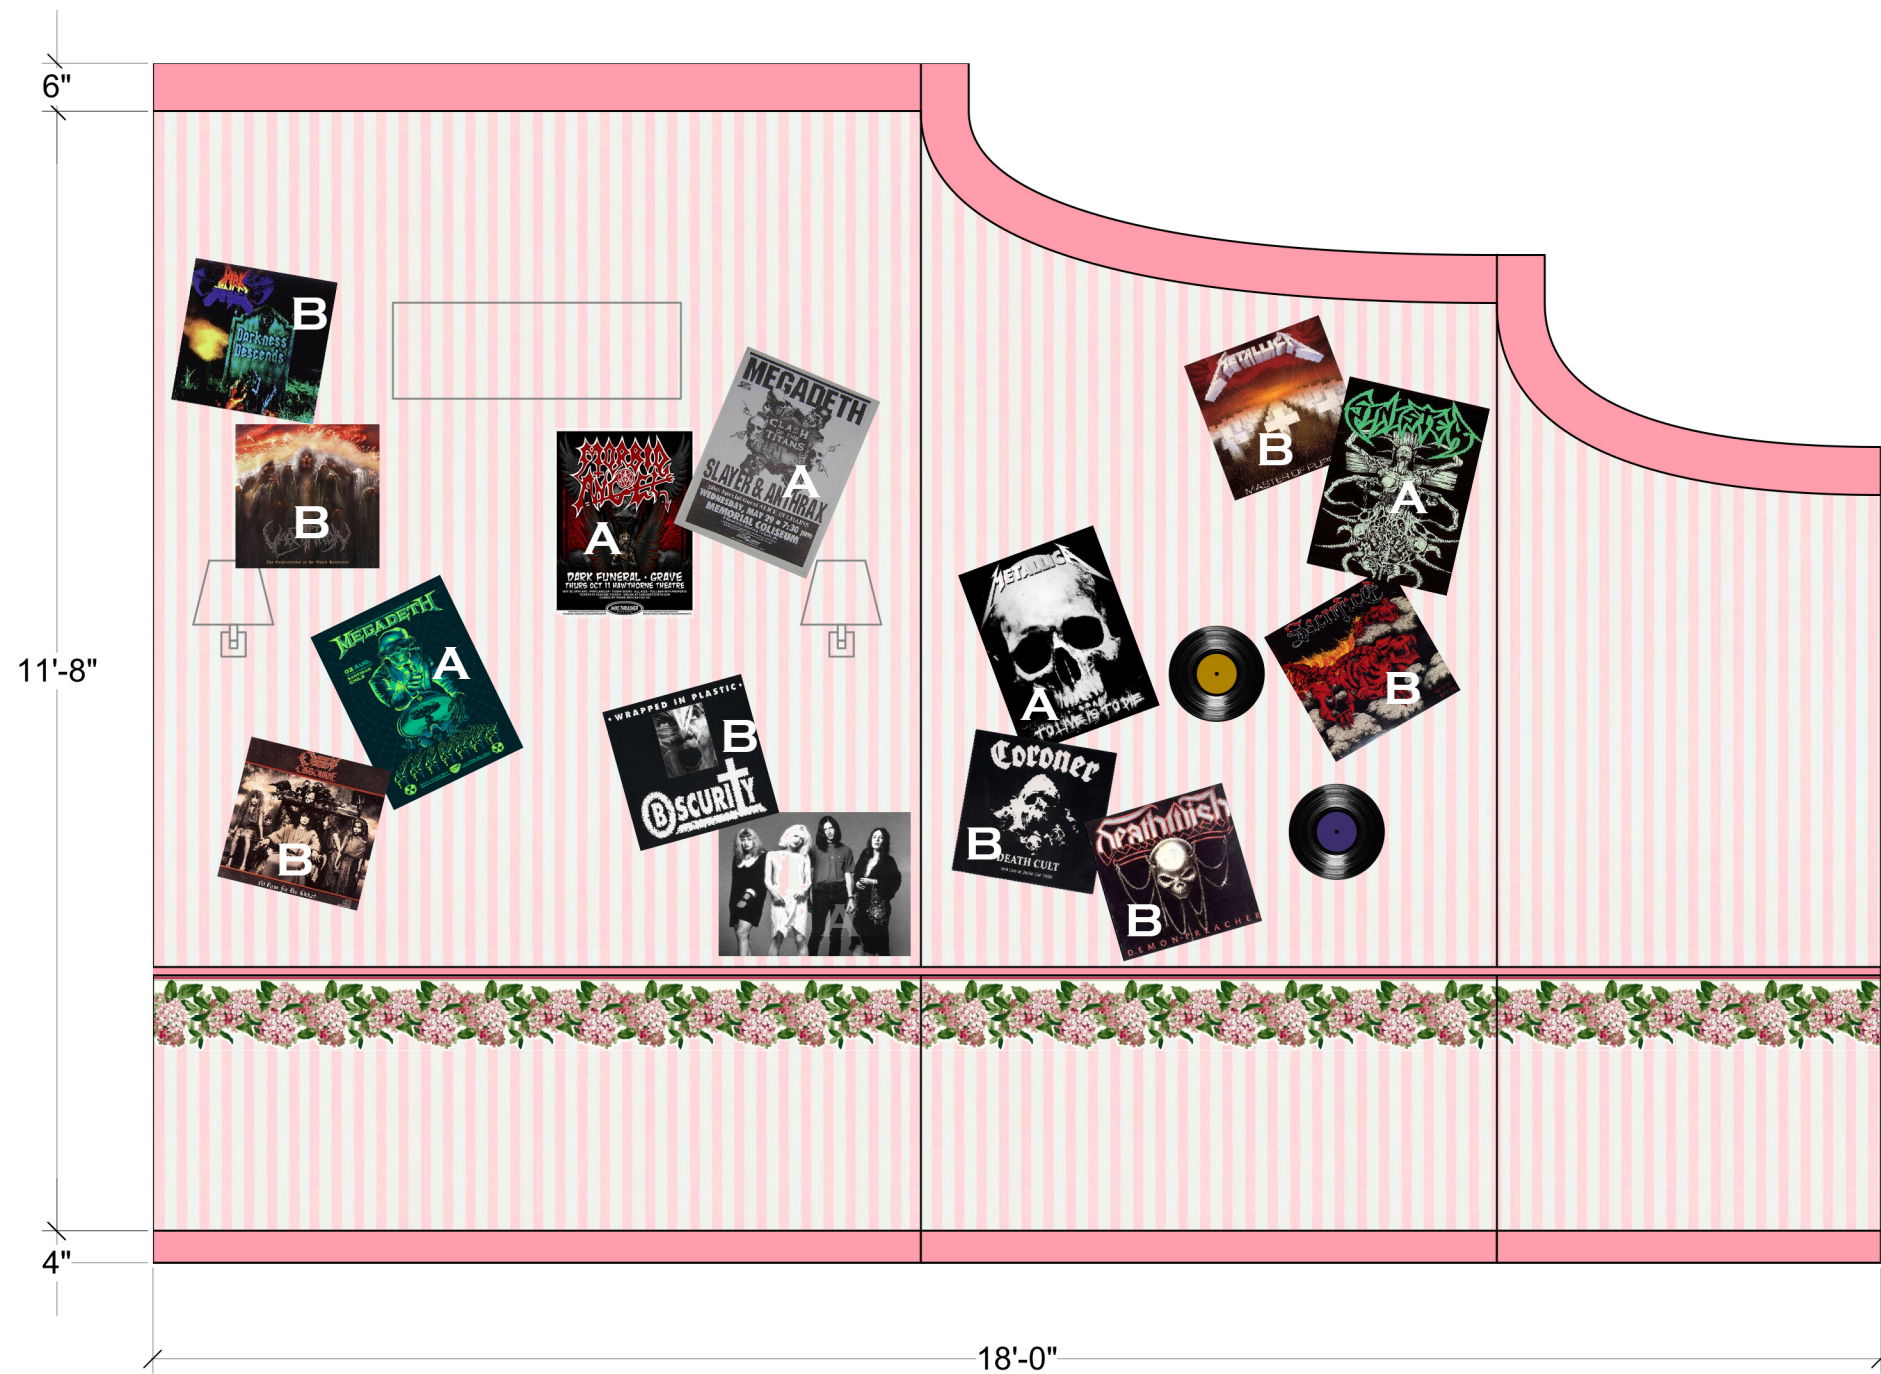

Five Women Wearing the Same Dress	TEXAS STATE UNIVERSITY Main Stage Theatre	1/2" = 1'-0"	PAINT ELEV. OF 2	1
Walls A, B, C, D, & Window	SCENE DESIGNER: Brandon M. Newton	1/13/17		

WALLS E, F, & G

WALLS H & J

WALL H&J TRIM COLOR
WILL MATCH WOOD
FLOOR

Five Women Wearing the Same Dress	TEXAS STATE UNIVERSITY Main Stage Theatre	1/2" = 1'-0"	PAINT ELEV. OF 2	2
Walls E, F, G, H, & J	SCENE DESIGNER: Brandon M. Newton	1/13/17		